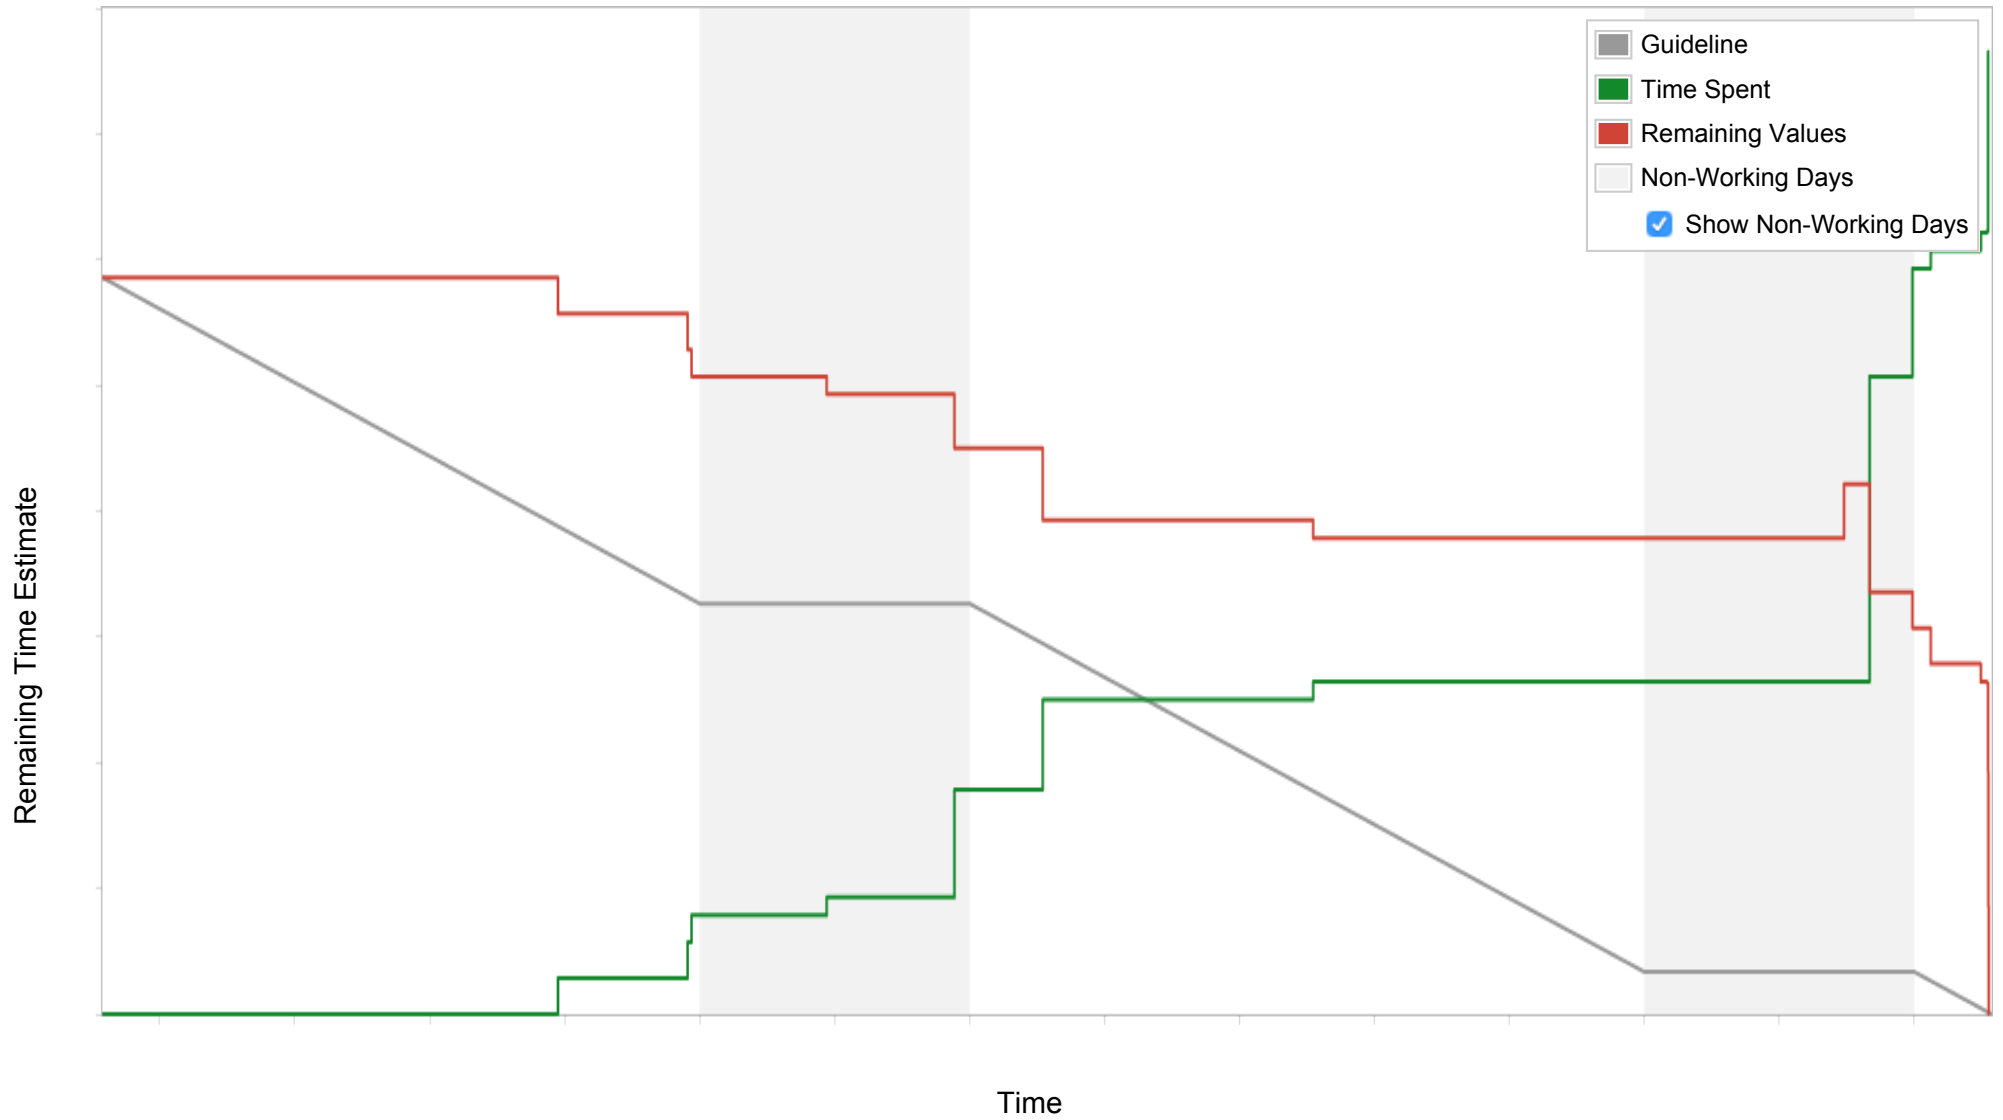

Default

Burndown Chart Sprint 7

Date	Issue	Event Type	Event Detail	Time Spent			Remaining Time Estimate		
				Inc.	Dec.	Sum	Inc.	Dec.	Remaining
16/Mar/15 1:46 PM	BOINTRIB-105	Sprint start		-			-		
	BOINTRIB-105 /			-			3h		
	BOINTRIB-106			-			3h		
	BOINTRIB-105 /			-			3h		
	BOINTRIB-107			-			3h		
	BOINTRIB-105 /			-			3h		
	BOINTRIB-107			-			4h		
	BOINTRIB-105 /			-			3h		
	BOINTRIB-108			-			6h		
	BOINTRIB-105 /			-			4h		
	BOINTRIB-109					0			1w 1h
	BOINTRIB-105 /								
	BOINTRIB-110								
	BOINTRIB-105 /								
	BOINTRIB-111								
	BOINTRIB-105 /								
	BOINTRIB-112								

	BOINTRIB-105 / BOINTRIB-113 BOINTRIB-105 / BOINTRIB-114 BOINTRIB-105 / BOINTRIB-116 BOINTRIB-105 / BOINTRIB-117 BOINTRIB-115								
<u>19/Mar/15 10:47 PM</u>	BOINTRIB-105 / BOINTRIB-106	Work logged	2h logged, Remaining Time Estimate changed from 3h to 1h	2h		2h		2h	4d 7h
<u>20/Mar/15 9:51 PM</u>	BOINTRIB-105 / BOINTRIB-107	Work logged	2h logged, Remaining Time Estimate changed from 3h to 1h	2h		4h		2h	4d 5h
<u>20/Mar/15 10:33 PM</u>	BOINTRIB-105 / BOINTRIB-108	Work logged	1h 30m logged, Remaining Time Estimate changed from 3h to 1h 30m	1h 30m		5h 30m		1h 30m	4d 3h 30m